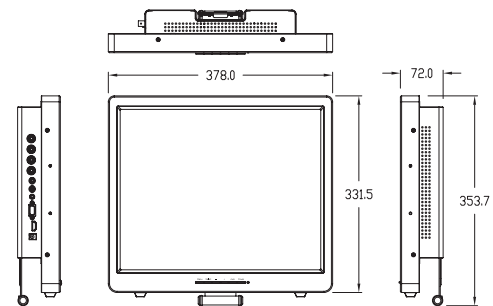

A17/19M1 - **LED** CCTV

Leading the edge of security surveillance displays

- ▶ Cost saving - Energy saving up to 40%
- ▶ Displaying realistic color
- ▶ More detailed & 10000:1 high contrast ratio
- ▶ Image no distortion
- ▶ Environmental friendly - No costs for disposal
- ▶ Longevity

CCTV LED SERIES	A17M1-LED	A19M1-LED
Display		
Screen Size	17"	19"
Max Resolution	1280x1024	1280x1024
Brightness	300cd/m ²	300cd/m ²
Pixel Type	Active Matrix TFT	Active Matrix TFT
Pixel Pitch	0.264(H) x 0.264(V)	0.294(H) x 0.294(V)
Display Color	16.7 Million	16.7 Million
Backlit	LED	LED
Contrast Ratio	10000:1	10000:1
Aspect Ratio	4:3	4:3
Viewing Angle (H/V)	170° / 160°	170° / 160°
Response Time	5ms	5ms
Video System	NTSC/PAL	NTSC/PAL
Interface		
Video In/Out (BNC Type)	2/2	2/2
VGA In/Out (15Pin D-Sub)	1	1
HDMI In	1	1
Audio In (RCA Type)	1	1
PC Stereo In	1	1
Audio		
Built In speaker	Yes (1.5W x 2)	Yes (1.5W x 2)
Special Features		
3D Comb Filter	YES	YES
3D De-Interlace	YES	YES
Multi-Language	English · German · French · Italian · Spanish · Russia · Turkish · Japanese · Polish	
Key Lock Function	Optional	Optional
Dimension		
Net (WxHxD)	378x354x72 (mm)	416x367x72 (mm)
Weight	N.W.: 4.6kgs G.W.: 5.6kgs	N.W.: 5.5kgs G.W.: 6.5kgs
Cabinet		
Finish/Tilt Stand	Black/Yes	
Mount		
Vesa Mounts Size	75mm x 75mm	75mm x 75mm
Power		
Electrical Ratings	DC12V (AC100~240 【 50 / 60 】)	
Consumption < On	20W Max	25W Max

* Design and Specs are subject to change without any notice

A17M1-LED Dimension

A19M1-LED Dimension